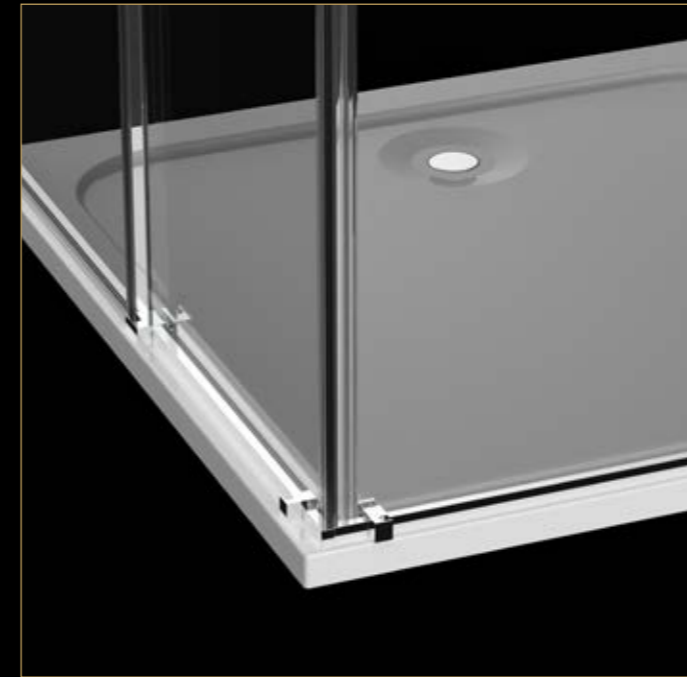

PRIME

DUŞ KABİN SERİSİ
PRIME SERIES SHOWER CABINS